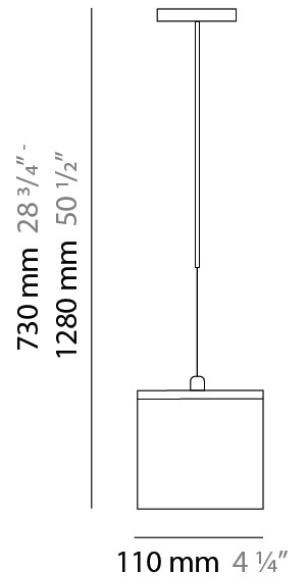

KUBIK SUSPENSION

D81433

PROJECT
TYPE
NOTES
QUANTITY
DATE

GENERAL

Series: Kubik
Brand: Panzeri
Division: Design
Mounting Type: Suspension
Mounting Location: Ceiling
Subcategory: Pendant

PHYSICAL

Shape: Square
Length (mm): 110
Length (in): 4 ⁵/₁₆
Width (mm): 110
Width (in): 4 ⁵/₁₆
Height (mm): 730
Height (in): 28 ³/₄
Max. Overall Height (mm): 1283
Max. Overall Height (in): 50 ¹/₂
Light Distribution: Omnidirectional
Weight (kg): 1.56
Weight (lbs): 3.43
Diffuser: Matte White Blown Glass
Fixture Finish: WHI
Fixture Material: Metal

ELECTRICAL

Input Wattage Range: 10 - 19 W
Lamp Type: LED
Input Wattage (W): 9.5
Total Output Wattage (W): 8
Dimming: Non-Dimmable
Driver Included: Yes
Driver Location: Integrated
Driver Type: Constant Current - 120Vac
Driver Class: Class 2
Input Voltage (V): 120 - 277
Constant Current (mA): 500
Upon Request: (Not included - see components) Remote: 0-10Vdc dimming / Phase dimming @120Vac only / Non-dimming 1

LED

Number of LEDs: 1
Color Temperature (°K): 3000
Max. Delivered Lumen (lm): 1080
CRI: >80 CRI
Lamp Life (hrs): 60000

OPTICAL

RATINGS AND CERTIFICATIONS

Certified By: CSA Certified to UL and CSA Standards
IP rating: IP40