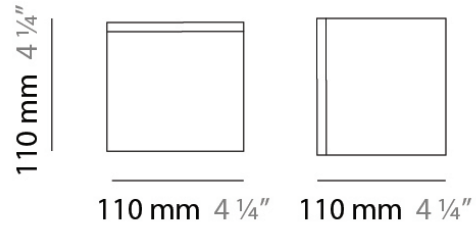

D83279

PROJECT
TYPE
NOTES
QUANTITY
DATE

GENERAL

Series: Kubik
Brand: Panzeri
Division: Design
Mounting Type: Surface
Mounting Location: Ceiling
Subcategory: Ambient

PHYSICAL

Shape: Square
Length (mm): 110
Length (in): 4 ⁵/₁₆
Width (mm): 110
Width (in): 4 ⁵/₁₆
Height (mm): 110
Height (in): 4 ⁵/₁₆
Light Distribution: Omnidirectional
Weight (kg): 0.66
Weight (lbs): 1.45
Diffuser: Matte White Blown Glass
Fixture Finish: WHI
Fixture Material: Metal

ELECTRICAL

Input Wattage Range: 1 - 9 W
Lamp Type: LED
Input Wattage (W): 9.5
Total Output Wattage (W): 9
Dimming: Non-Dimmable
Driver Included: Yes
Driver Location: Integrated
Driver Type: Constant Current - 120Vac
Driver Class: Class 2
Input Voltage (V): 120 - 277
Constant Current (mA): 250
Upon Request: (Not included - see components) Remote: 0-10Vdc dimming / Phase dimming @120Vac only / Non-dimming 1

LED

Color Temperature (°K): 3000
Max. Delivered Lumen (lm): 667
CRI: >80 CRI
Lamp Life (hrs): 60000

OPTICAL

RATINGS AND CERTIFICATIONS

Certified By: CSA Certified to UL and CSA Standards
IP rating: IP40