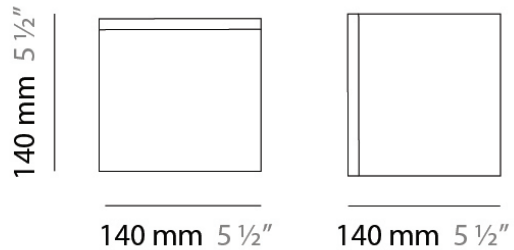

PROJECT
TYPE
NOTES
QUANTITY
DATE

KUBIK SURFACE

D83003

GENERAL

Series: Kubik
Brand: Panzeri
Division: Design
Mounting Type: Surface
Mounting Location: Ceiling
Subcategory: Ambient

PHYSICAL

Shape: Square
Length (mm): 140
Length (in): 5 ½
Width (mm): 140
Width (in): 5 ½
Height (mm): 140
Height (in): 5 ½
Extension (mm): 140
Extension (in): 5 ½
Light Distribution: Omnidirectional
Weight (kg): 1.50
Weight (lbs): 3.30
Diffuser: Matte White Blown Glass
Fixture Finish: WHI
Fixture Material: Metal

ELECTRICAL

Number of Lamps: 1
Lamp Type: LED Retrofit
Lamp Shape: T4
Bulb Included: Bulb Not Included
Total Output Wattage (W): '3
Max. Wattage Per Lamp (W): 3
Lamp Base: G9
Input Voltage (V): 120

LED

OPTICAL

RATINGS AND CERTIFICATIONS

Certified By: CSA Certified to UL and CSA Standards
IP rating: IP40