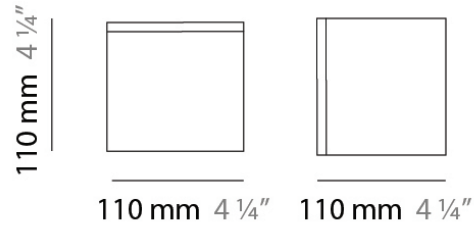

KUBIK SURFACE

D83002

PROJECT _____

TYPE _____

NOTES _____

QUANTITY _____

DATE _____

GENERAL

Series: Kubik
Brand: Panzeri
Division: Design
Mounting Type: Surface
Mounting Location: Ceiling
Subcategory: Ambient

PHYSICAL

Shape: Square
Length (mm): 110
Length (in): 4 ⁵/₁₆
Width (mm): 110
Width (in): 4 ⁵/₁₆
Height (mm): 110
Height (in): 4 ⁵/₁₆
Extension (mm): 100
Extension (in): 4 ⁵/₁₆
Light Distribution: Omnidirectional
Weight (kg): 0.69
Weight (lbs): 1.52
Diffuser: Matte White Blown Glass
Fixture Finish: WHI
Fixture Material: Metal

ELECTRICAL

Number of Lamps: 1
Lamp Type: LED Retrofit
Lamp Shape: T4
Bulb Included: Bulb Not Included
Total Output Wattage (W): 3
Max. Wattage Per Lamp (W): 3
Lamp Base: G9
Input Voltage (V): 120

LED

Nominal Lumen (lm): 650

OPTICAL

RATINGS AND CERTIFICATIONS

Certified By: CSA Certified to UL and CSA Standards
IP rating: IP40